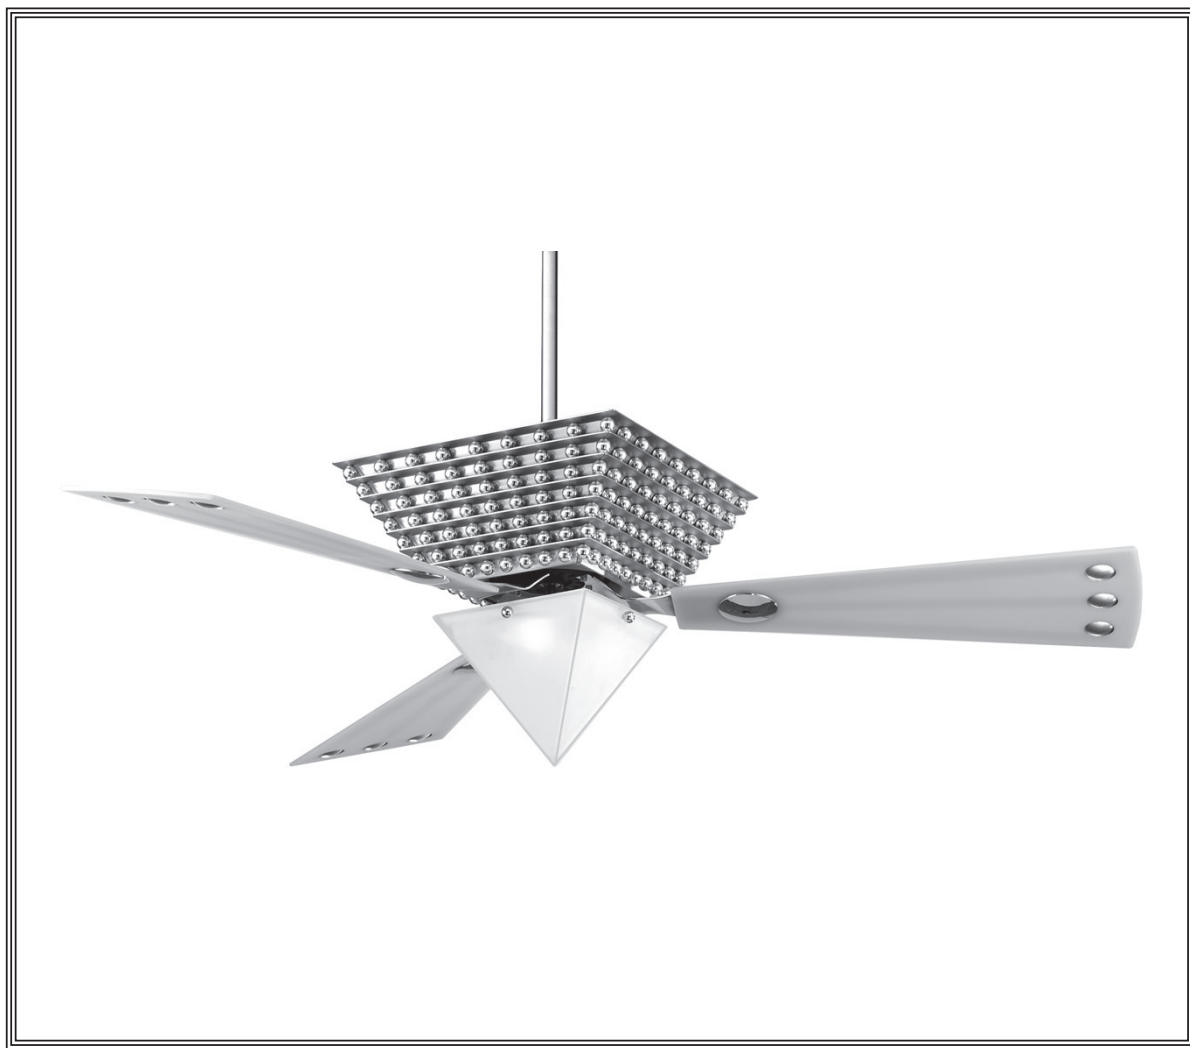

The Vetricco^{TM}

FP3120 Series