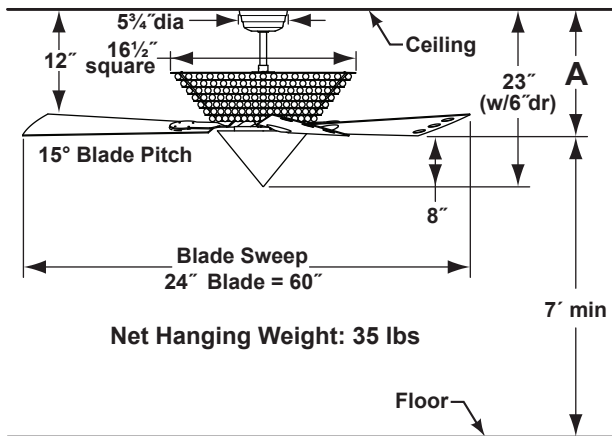

# The Vetricco™ Fan Assembly – FP3120\*\*

Dimensions shown in inches

Available Finishes	
GB	Glossy Black/Chrome Balls
SN	Satin Nickel/Chrome Balls

Fan Assembly	A
Fan w/6" downrod	15"
Fan w/12" downrod	21"
Fan w/18" downrod	27"
Fan w/24" downrod	33"
Fan w/36" downrod	45"
Fan w/48" downrod	57"
Fan w/60" downrod	69"
Fan w/72" downrod	81"