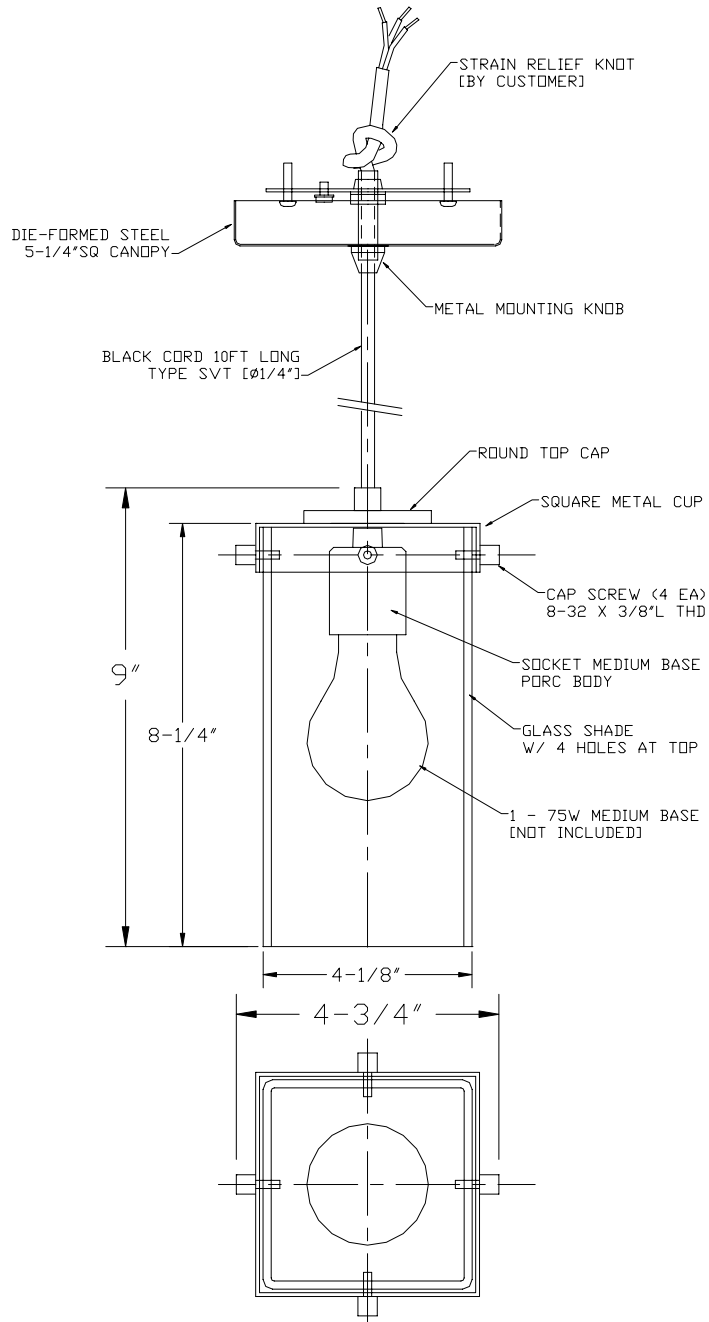

Specification Sheet

Pendant

Model: **F1672-68 Deep Bronze**

Glass: Lumeá  
 Finish: Deep Bronze -68  
 Width: 4-3/4" Height: 9" Overall Height: 129"  
 Lamps: 1 – 75W Medium Base (Not Included)  
 Labels: cULus Listed. Suitable for Dry Locations.