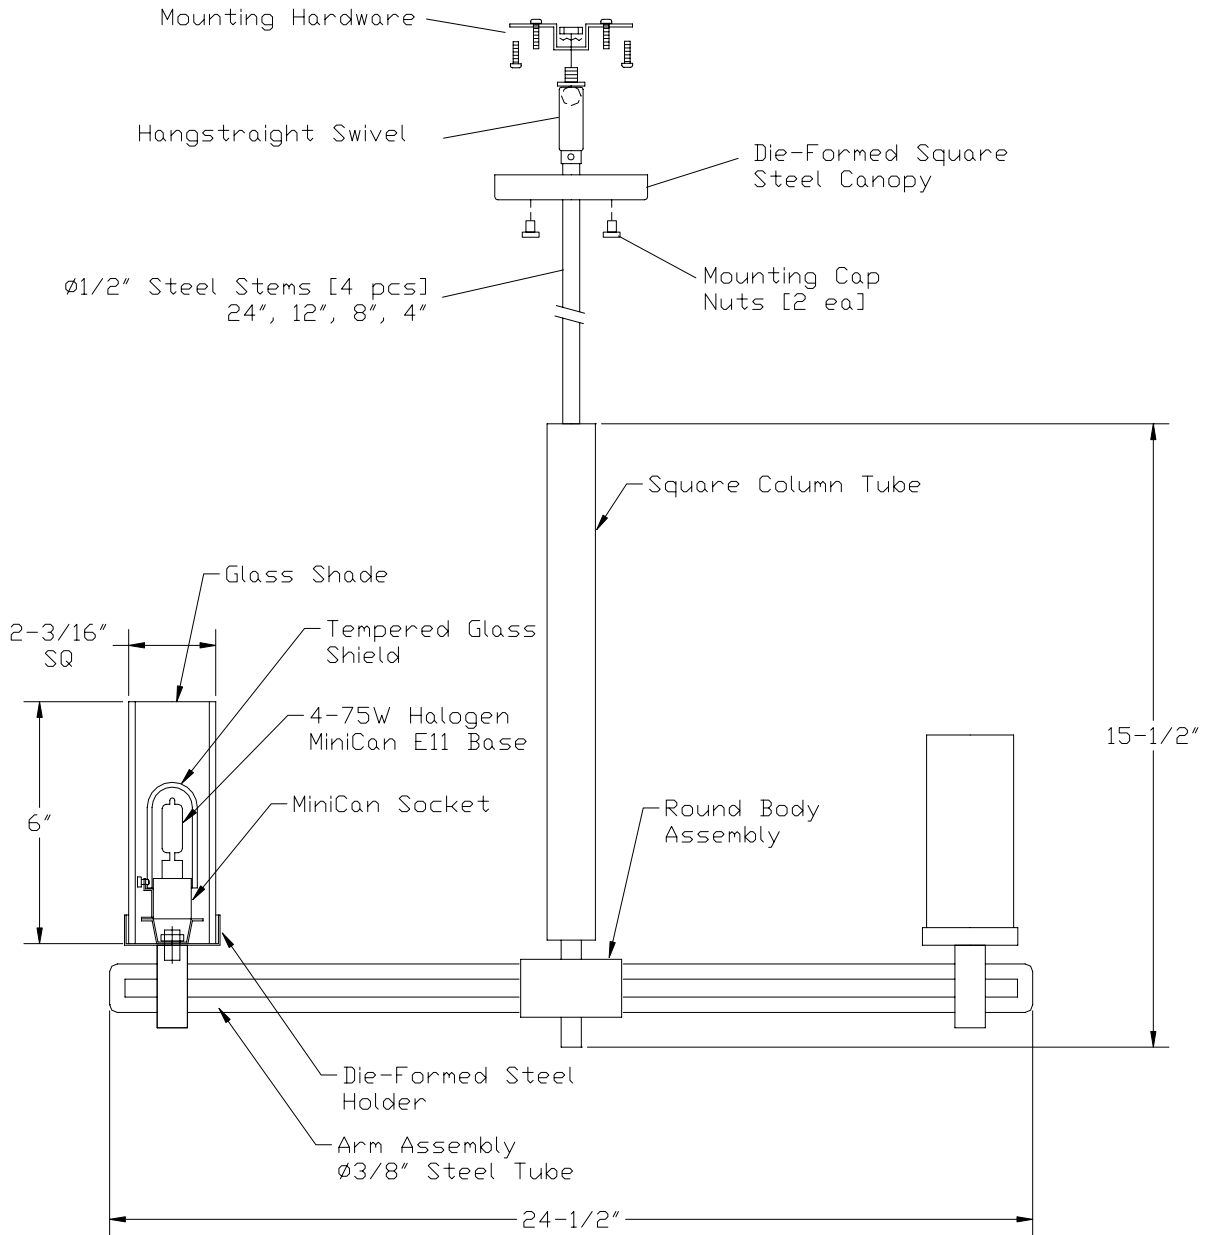

Specification Sheet

Chandelier

Model: F1670-68 Deep Bronze

Glass: Lumeá
 Finish: Deep Bronze -68
 Width: 24-1/2" Height: 15-1/2" Overall Height: 65-1/2"
 Lamps: 4 – 75W Minican E11 Base (Not Included)
 Labels: cULus Listed. Suitable for Dry Locations.