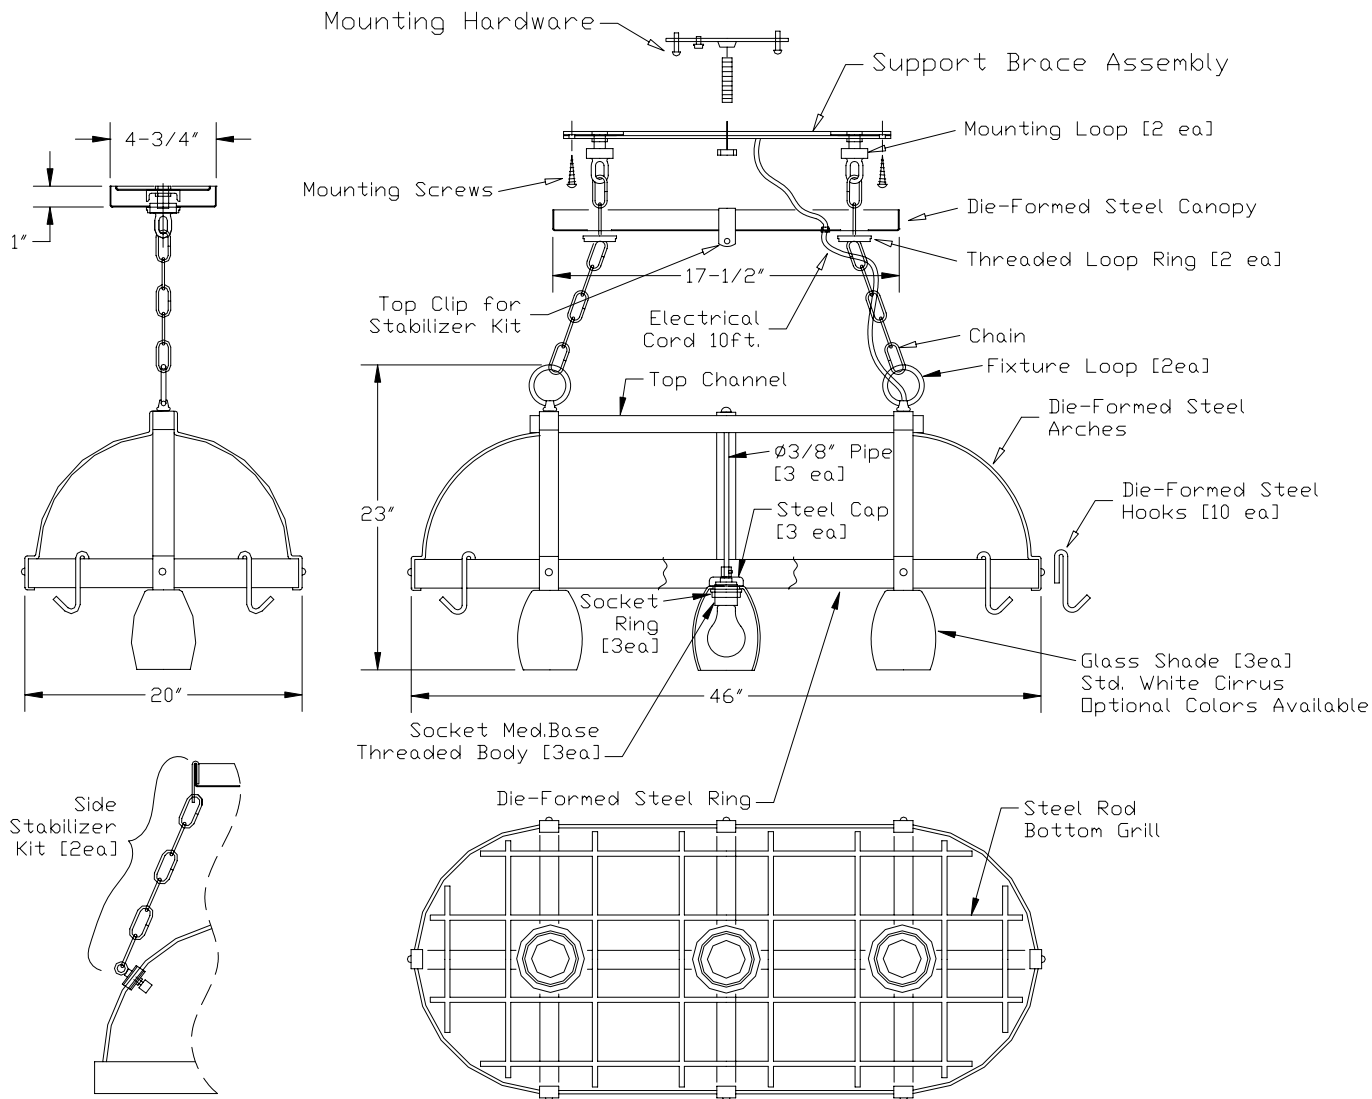

Specification Sheet

Pot Rack Chandelier

Model: F940-36NV Satin Nickel
F940-48NV Mocha

Glass: White Cirrus Standard (Optional Colored Glass is available.)

Finish: Satin Nickel -36; Mocha -48

Width: 46" x **20"** **Height:** 23" **Overall Height:** 97"

Lamps: 3 – 60W Medium Base (Not Included)

Labels: cULus Listed. Suitable for Dry Locations.