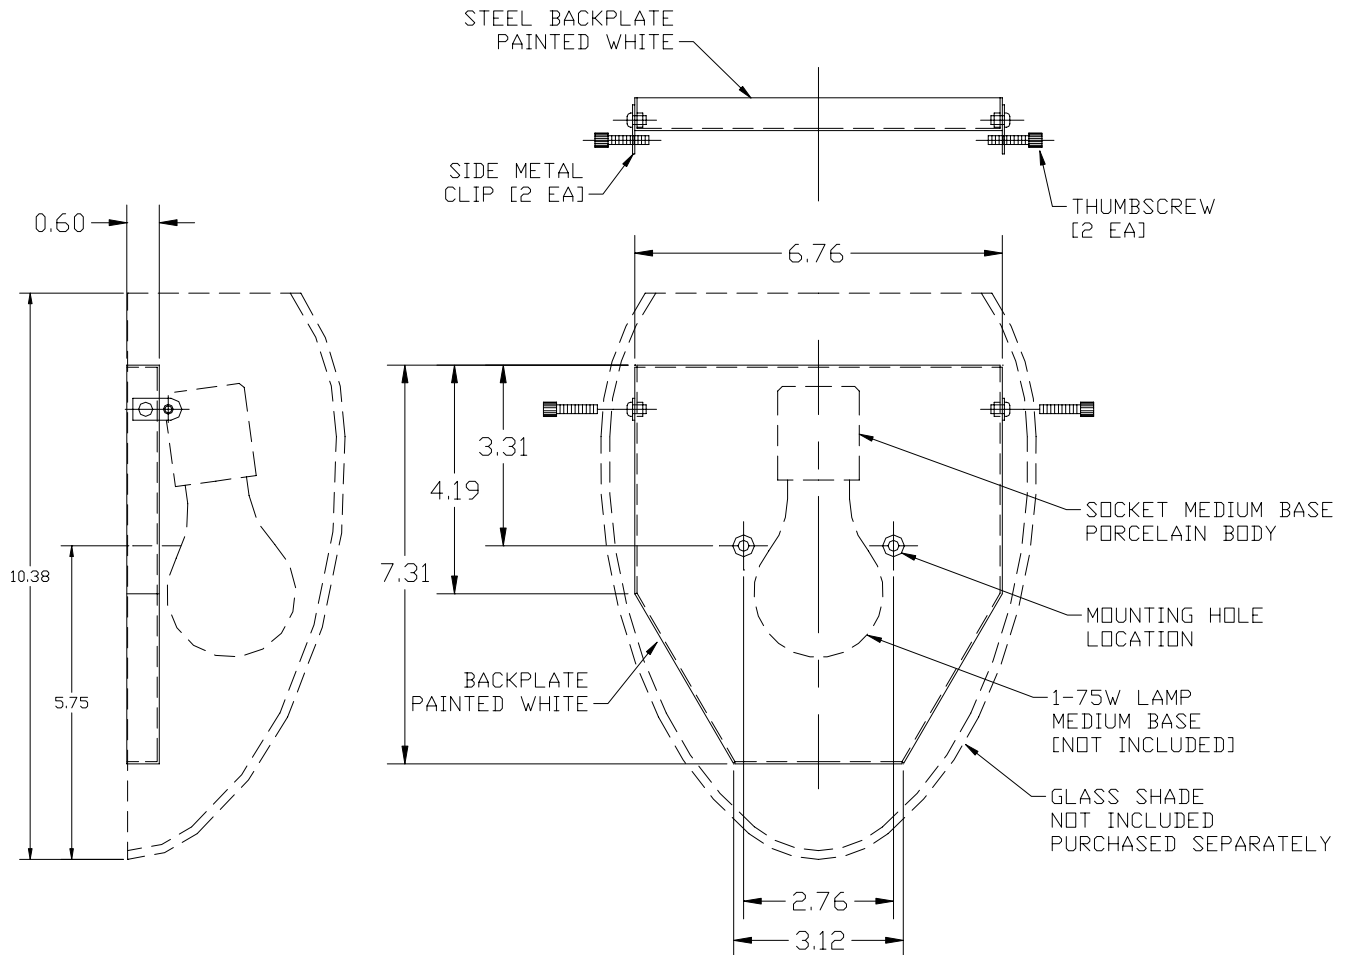

**ADA Wall Holder**

**Specification Sheet**

**Model: F411**

Glass: Not Included – Purchased Separately.  
 Height: 7.3" Width: 6.8"  
 Lamp: 1-75W Lamp Medium Base (Not Included)  
 Label: cULus Listed. Suitable for Dry Locations.